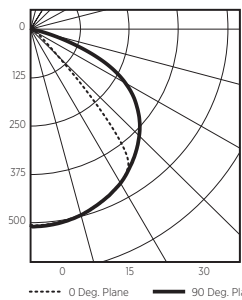

48" GEN5 MINIWASHER (S1205A-46CBB) RESULTS

Mounting Height	fc @ Center Beam	Diameter of Lighted Plane
4.0 ft	31.6 fc	5.4 ft
6.0 ft	14.0 fc	8.1 ft
8.0 ft	7.9 fc	10.8 ft
10.0 ft	5.1 fc	13.5 ft
12.0 ft	3.5 fc	16.2 ft
14.0 ft	2.6 fc	18.9 ft
16.0 ft	2.0 fc	21.5 ft

for lux, multiply by 10.8

Multiplier Table	3000°K	4000°K	5700°K	
Standard CRI		x1.05	x1.10	All results are according to IESNA LM-79-2008: Approved Method for the Electrical and Photometric Testing of Solid-State Lighting.
High CRI	x0.90	x0.95	x1.00	

For complete technical information refer to the Gen5 Installation Guide available at www.i2Systems.com

355 Bantam Lake Rd.
Morris, CT 06763 USA

tel +1.860.567.0708
fax +1.860.567.2501

www.i2Systems.com

sales@i2Systems.com